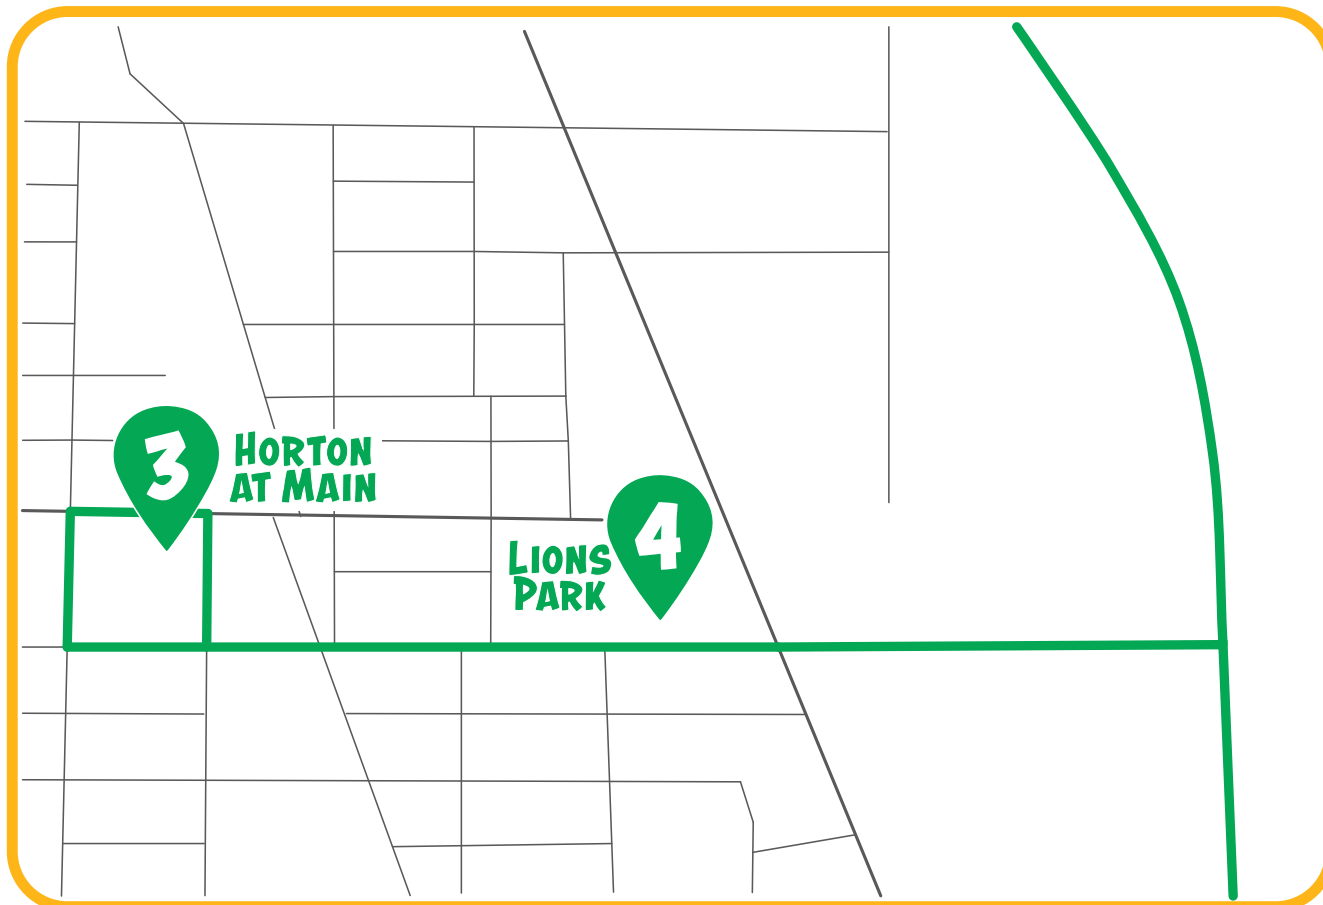

DELTA

MOD
express

5 TECHNICAL COLLEGE OF THE ROCKIES

OLATHE

4 MONTROSE REGIONAL AIRPORT

MONTROSE

NORTHBOUND STOPS

- 1. MONTROSE TRANSFER LOT
- 2. MONTROSE REGIONAL AIRPORT
- 3. OLATHE - LIONS PARK
- 4. OLATHE - HORTON AT MAIN
- 5. TECHNICAL COLLEGE OF THE ROCKIES
- 6. RESIDENCES AT DELTA
- 7. DELTA DOWNTOWN - 5TH AND MEEKER
- 8. RIVER VALLEY HEALTH
- 9. DELTA HEALTH

SOUTHBOUND STOPS

- 9. DELTA HEALTH
- 7. DELTA DOWNTOWN AT 5TH & MEEKER
- 6. RESIDENCES AT DELTA
- 5. TECHNICAL COLLEGE OF THE ROCKIES
- 4. OLATHE - HORTON AT MAIN
- 3. OLATHE - LIONS PARK
- 2. MONTROSE REGIONAL AIRPORT
- 1. MONTROSE TRANSFER LOT

SCAN FOR MORE INFORMATION!