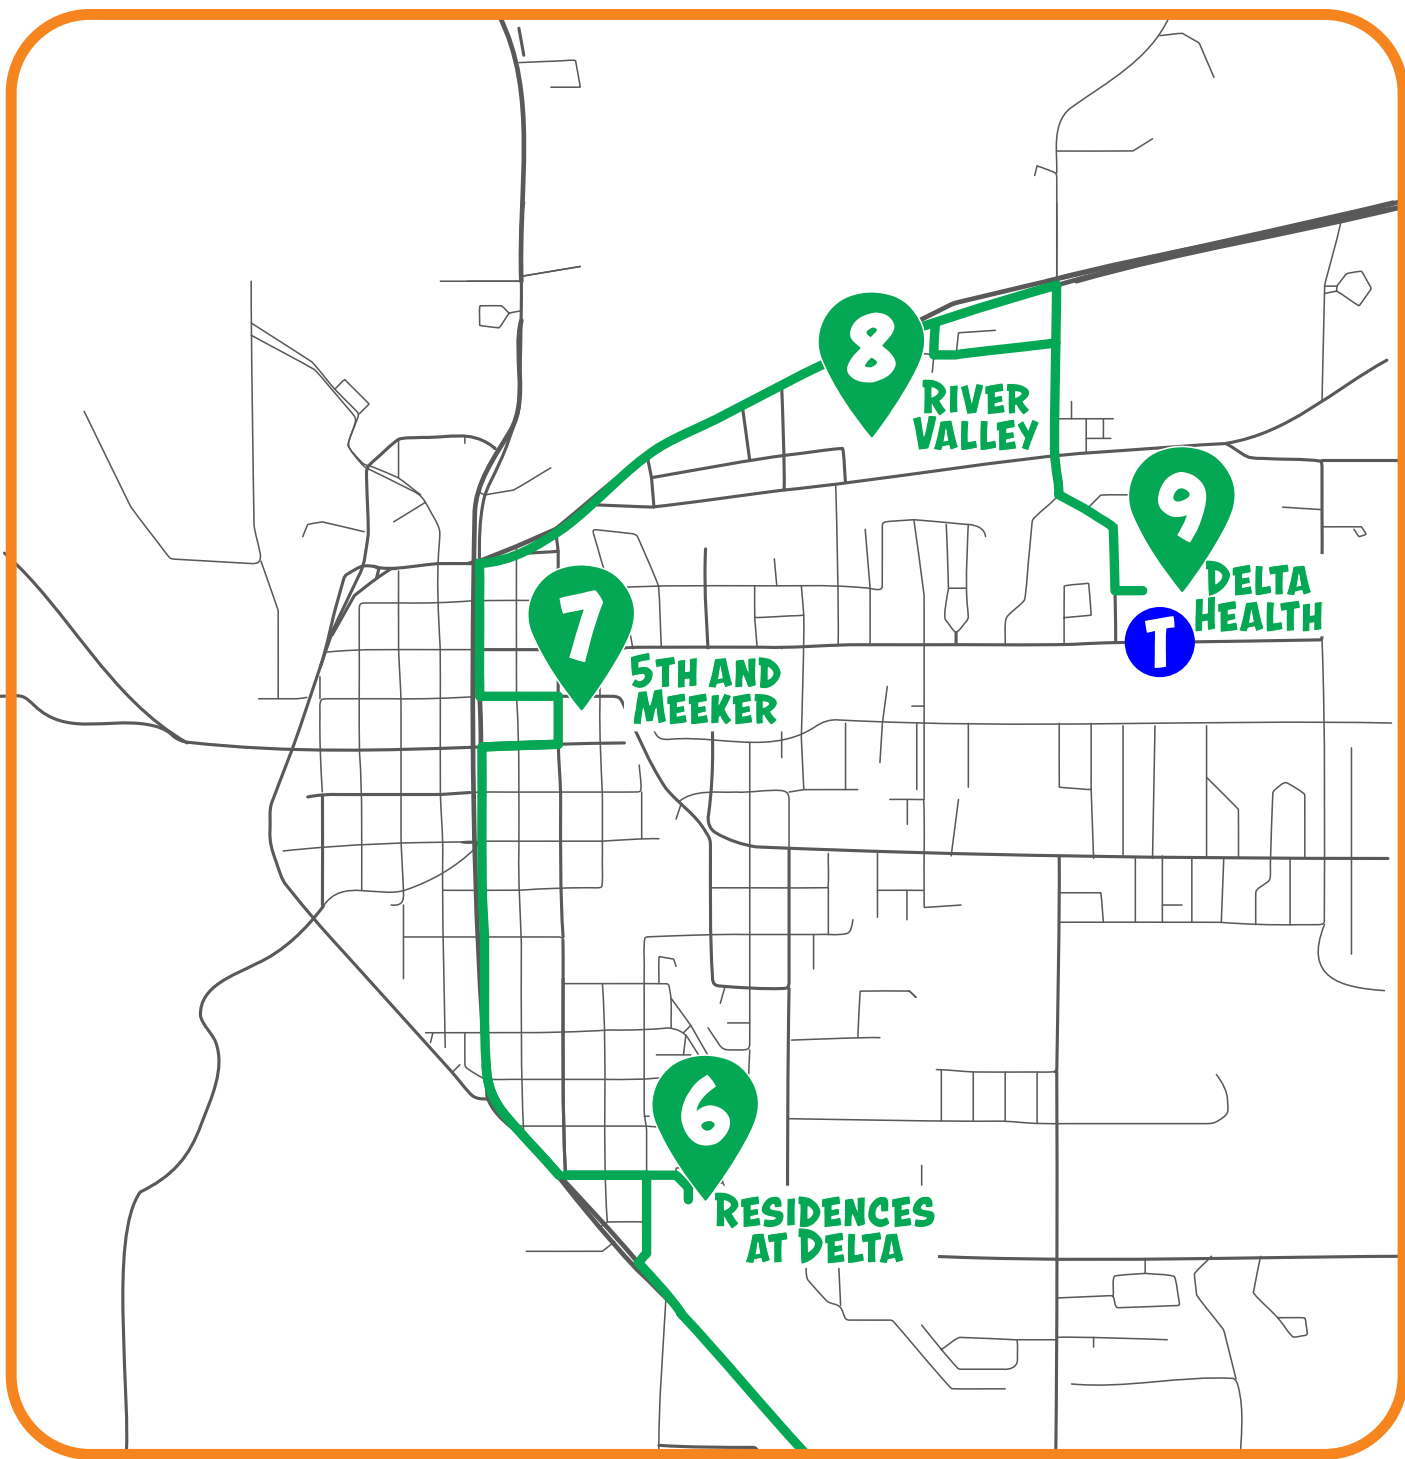

DELTA

MOD
express

5 TECHNICAL COLLEGE OF THE ROCKIES

OLATHE

4 MONTROSE REGIONAL AIRPORT

MONTROSE

NORTHBOUND STOPS

- 1. MONTROSE TRANSFER LOT
- 2. MONTROSE REGIONAL AIRPORT
- 3. OLATHE - LIONS PARK
- 4. OLATHE - HORTON AT MAIN
- 5. TECHNICAL COLLEGE OF THE ROCKIES
- 6. RESIDENCES AT DELTA
- 7. DELTA DOWNTOWN - 5TH AND MEEKER
- 8. RIVER VALLEY HEALTH
- 9. DELTA HEALTH

SOUTHBOUND STOPS

- 9. DELTA HEALTH
- 7. DELTA DOWNTOWN AT 5TH & MEEKER
- 6. RESIDENCES AT DELTA
- 5. TECHNICAL COLLEGE OF THE ROCKIES
- 4. OLATHE - HORTON AT MAIN
- 3. OLATHE - LIONS PARK
- 2. MONTROSE REGIONAL AIRPORT
- 1. MONTROSE TRANSFER LOT

SCAN FOR MORE INFORMATION!