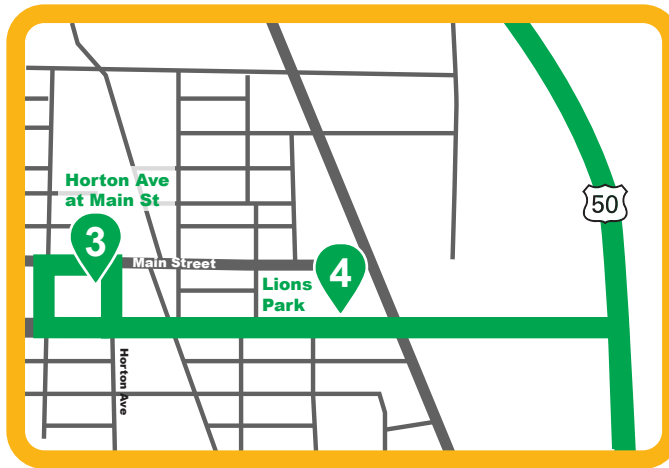

DELTA

MOD
express

Technical College of the Rockies

OLATHE

MONTROSE

Montrose Regional Airport

Monday - Friday
7am - 5pm

Northbound

1. Montrose Transfer	:00
2. Montrose Regional Airport	**
3. Olathe - Horton at Main	:15
4. Olathe - Lions Park (Transfer)	:18
5. Technical College of the Rockies	:25
6. Delta Bluff at Villa St.	:30
7. Delta Downtown 5th & Meeker	:35
8. Circle Dr. River Valley / Walmart	:40
9. Delta Health	:45

Southbound

9. Delta Health	:00
7. Delta Downtown 5th & Meeker	:05
6. Delta Bluff at Villa St.	:10
5. Technical College of the Rockies	:18
4. Olathe - Lions Park	:25
3. Olathe - Horton at Main	:30
1. Montrose Transfer	:45

** Airport Departure Times

- 7:10 AM
- 9:10 AM
- 11:10 AM
- 1:10 PM
- 3:10 PM

Scan for more info