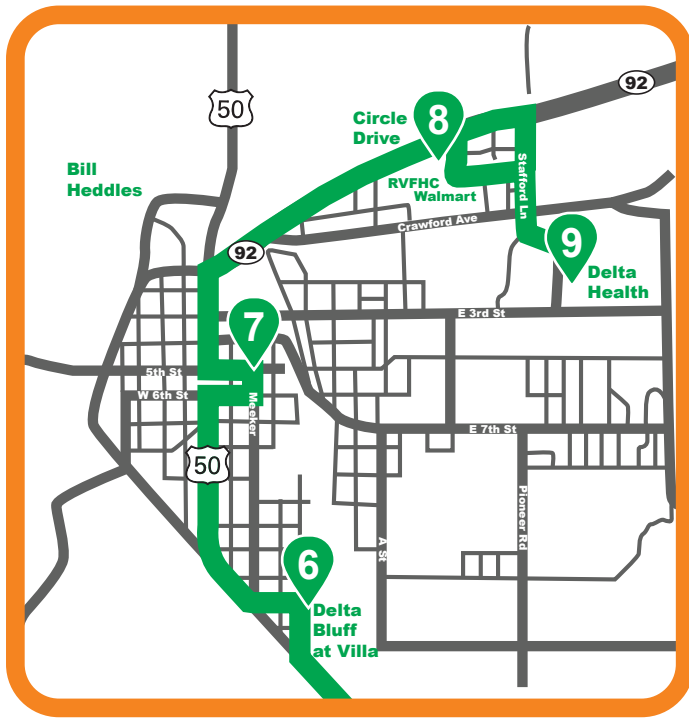

DELTA

MOD
express

Technical College of the Rockies

OLATHE

MONTROSE

Montrose Regional Airport

Monday - Friday
7am - 5pm

Northbound

1. Montrose Transfer	:00
2. Montrose Regional Airport	**
3. Olathe - Horton at Main	:15
4. Olathe - Lions Park (Transfer)	:18
5. Technical College of the Rockies	:25
6. Delta Bluff at Villa St.	:30
7. Delta Downtown 5th & Meeker	:35
8. Circle Dr. River Valley / Walmart	:40
9. Delta Health	:45

Southbound

9. Delta Health	:00
7. Delta Downtown 5th & Meeker	:05
6. Delta Bluff at Villa St.	:10
5. Technical College of the Rockies	:18
4. Olathe - Lions Park	:25
3. Olathe - Horton at Main	:30
1. Montrose Transfer	:45

** Airport Departure Times

- 7:10 AM
- 9:10 AM
- 11:10 AM
- 1:10 PM
- 3:10 PM

Scan for more info