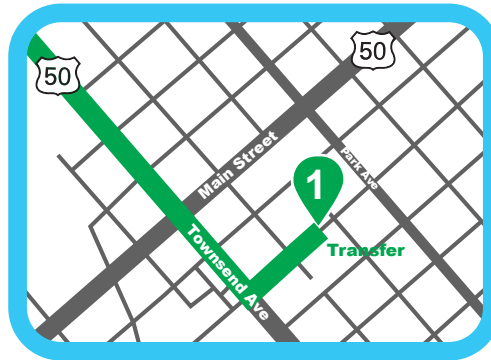

DELTA

MOD
express

Technical College of the Rockies

OLATHE

MONTROSE

Montrose Regional Airport

Monday - Friday
7am - 5pm

Northbound

1. Montrose Transfer	:00
2. Montrose Regional Airport	**
3. Olathe - Horton at Main	:15
4. Olathe - Lions Park (Transfer)	:18
5. Technical College of the Rockies	:25
6. Delta Bluff at Villa St.	:30
7. Delta Downtown 5th & Meeker	:35
8. Circle Dr. River Valley / Walmart	:40
9. Delta Health	:45

Southbound

9. Delta Health	:00
7. Delta Downtown 5th & Meeker	:05
6. Delta Bluff at Villa St.	:10
5. Technical College of the Rockies	:18
4. Olathe - Lions Park	:25
3. Olathe - Horton at Main	:30
1. Montrose Transfer	:45

** Airport Departure Times

- 7:10 AM
- 9:10 AM
- 11:10 AM
- 1:10 PM
- 3:10 PM

Scan for more info