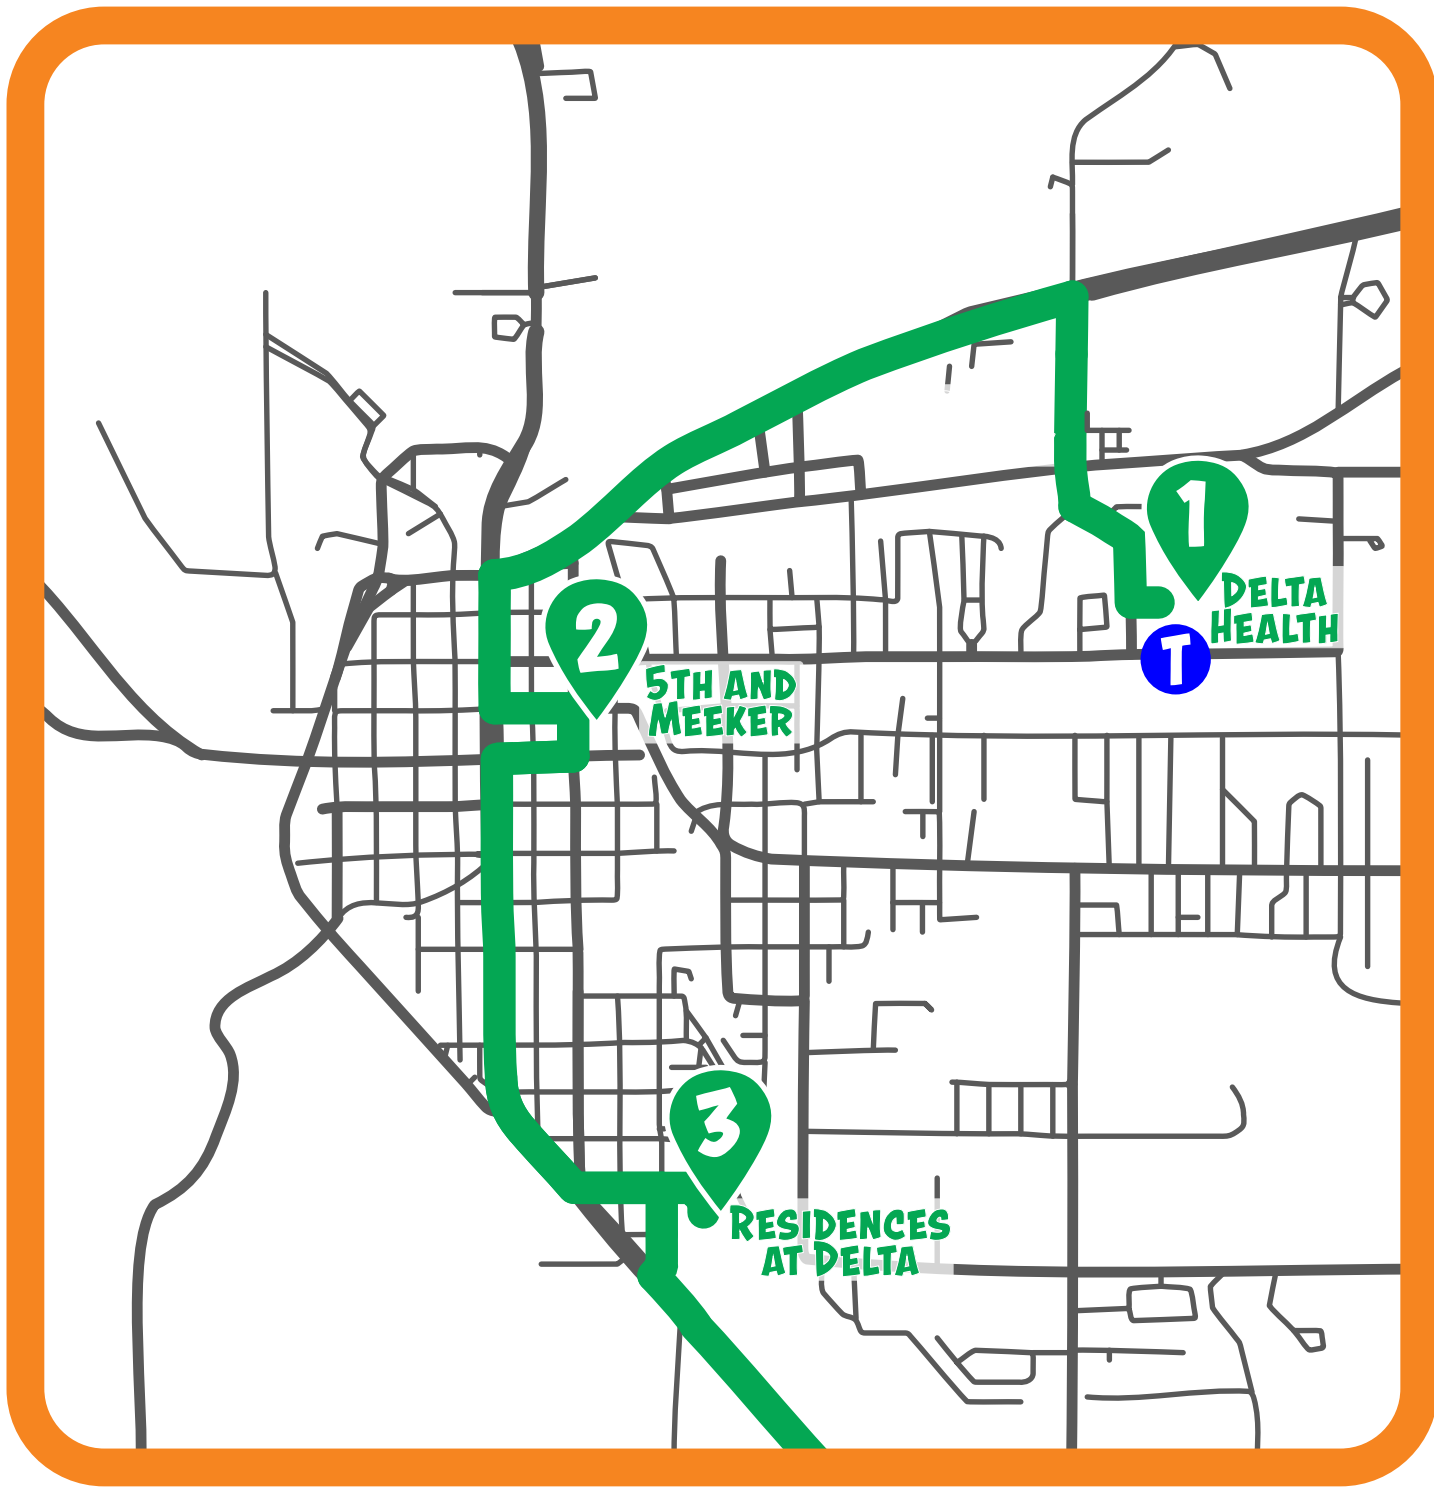

DELTA

# MOD express

4 TECHNICAL COLLEGE OF THE ROCKIES

OLATHE

**HOURS OF OPERATION**  
**6:00 AM TO 5:00 PM**  
**NO SERVICE FROM**  
**12:00 PM TO 1:00 PM**

7 MONTROSE REGIONAL AIRPORT

MONTROSE

## SOUTHBOUND STOPS

- 1. DELTA HEALTH.....:00
- 2. DELTA DOWNTOWN AT 5TH & MEEKER... :05
- 3. RESIDENCES AT DELTA.....:30
- 4. TECHNICAL COLLEGE OF THE ROCKIES.... :18
- 5. OLATHE - HORTON AT MAIN.....:25
- 6. OLATHE - LIONS PARK.....:30
- 7. MONTROSE REGIONAL AIRPORT.....:45
- 8. MONTROSE TRANSFER LOT.....:00

## NORTHBOUND STOPS

- 1. MONTROSE TRANSFER LOT.....:00
- 2. MONTROSE REGIONAL AIRPORT.....:10
- 3. OLATHE - LIONS PARK.....:15
- 4. OLATHE - HORTON AT MAIN.....:18
- 5. TECHNICAL COLLEGE OF THE ROCKIES.... :25
- 6. RESIDENCES AT DELTA.....:30
- 7. DELTA DOWNTOWN AT 5TH & MEEKER... :35
- 8. RIVER VALLEY HEALTH.....:40
- 9. DELTA HEALTH.....:45