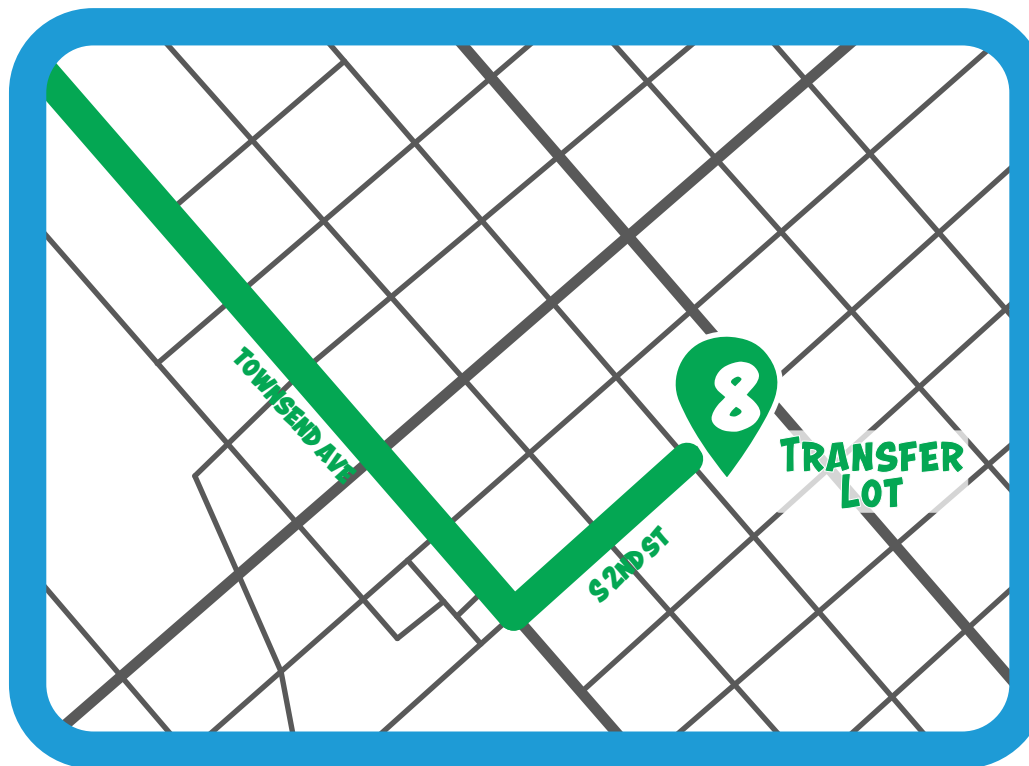

DELTA

# MOD express

4 TECHNICAL COLLEGE OF THE ROCKIES

OLATHE

**HOURS OF OPERATION**  
**6:00 AM TO 5:00 PM**  
**NO SERVICE FROM**  
**12:00 PM TO 1:00 PM**

7 MONTROSE REGIONAL AIRPORT

MONTROSE

## SOUTHBOUND STOPS

- 1. DELTA HEALTH.....:00
- 2. DELTA DOWNTOWN AT 5TH & MEEKER... :05
- 3. RESIDENCES AT DELTA.....:30
- 4. TECHNICAL COLLEGE OF THE ROCKIES.... :18
- 5. OLATHE - HORTON AT MAIN.....:25
- 6. OLATHE - LIONS PARK.....:30
- 7. MONTROSE REGIONAL AIRPORT.....:45
- 8. MONTROSE TRANSFER LOT.....:00

## NORTHBOUND STOPS

- 1. MONTROSE TRANSFER LOT.....:00
- 2. MONTROSE REGIONAL AIRPORT.....:10
- 3. OLATHE - LIONS PARK.....:15
- 4. OLATHE - HORTON AT MAIN.....:18
- 5. TECHNICAL COLLEGE OF THE ROCKIES.... :25
- 6. RESIDENCES AT DELTA.....:30
- 7. DELTA DOWNTOWN AT 5TH & MEEKER... :35
- 8. RIVER VALLEY HEALTH.....:40
- 9. DELTA HEALTH.....:45