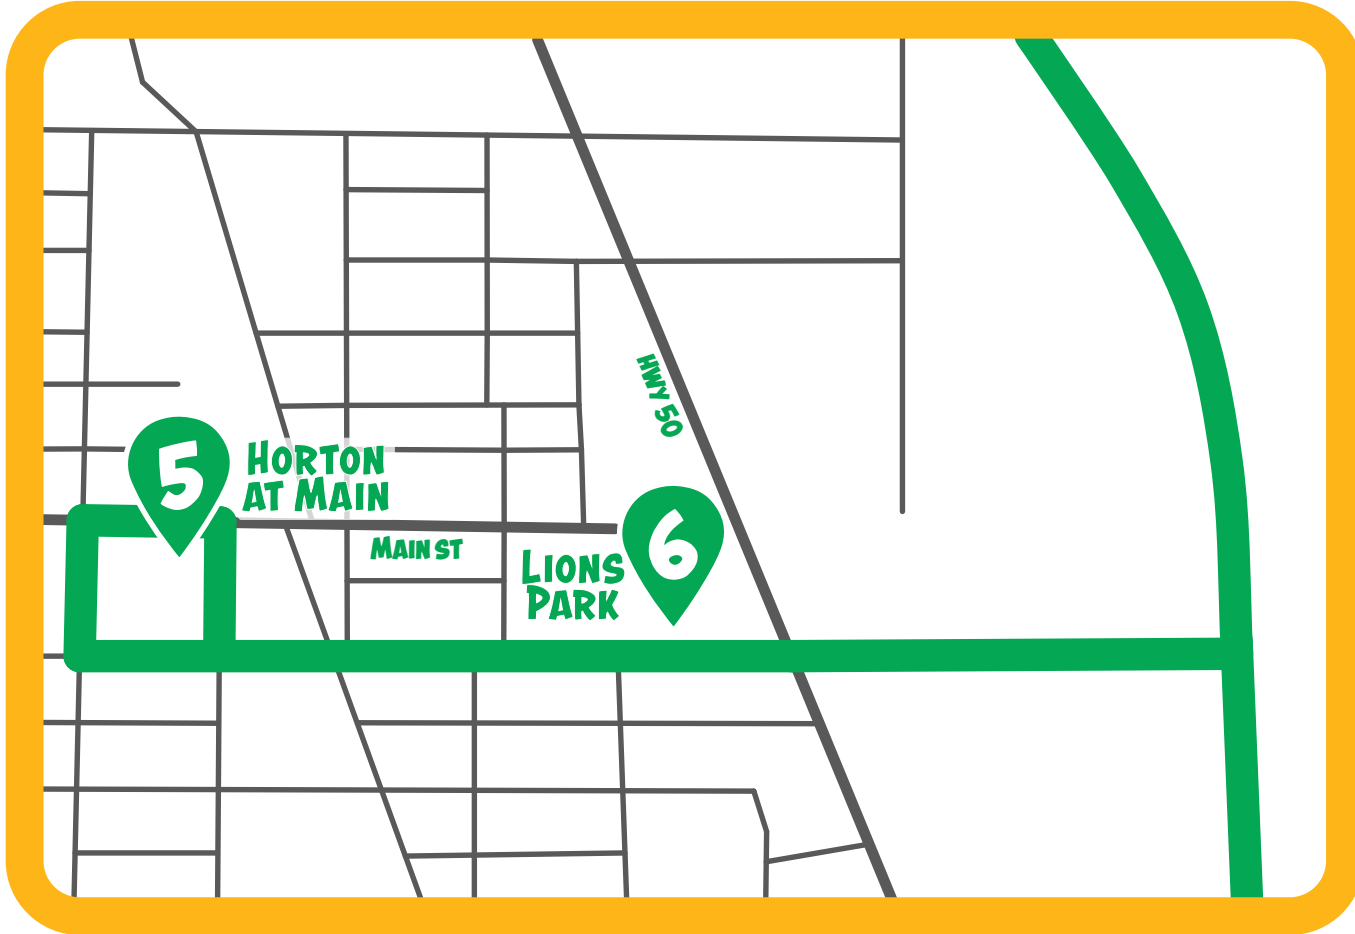

DELTA

# MOD express

4 TECHNICAL COLLEGE OF THE ROCKIES

OLATHE

**HOURS OF OPERATION**  
**6:00 AM TO 5:00 PM**  
**NO SERVICE FROM**  
**12:00 PM TO 1:00 PM**

7 MONTROSE REGIONAL AIRPORT

MONTROSE

## SOUTHBOUND STOPS

- 1. DELTA HEALTH.....:00
- 2. DELTA DOWNTOWN AT 5TH & MEEKER... :05
- 3. RESIDENCES AT DELTA.....:30
- 4. TECHNICAL COLLEGE OF THE ROCKIES.... :18
- 5. OLATHE - HORTON AT MAIN.....:25
- 6. OLATHE - LIONS PARK.....:30
- 7. MONTROSE REGIONAL AIRPORT.....:45
- 8. MONTROSE TRANSFER LOT.....:00

## NORTHBOUND STOPS

- 1. MONTROSE TRANSFER LOT.....:00
- 2. MONTROSE REGIONAL AIRPORT.....:10
- 3. OLATHE - LIONS PARK.....:15
- 4. OLATHE - HORTON AT MAIN.....:18
- 5. TECHNICAL COLLEGE OF THE ROCKIES.... :25
- 6. RESIDENCES AT DELTA.....:30
- 7. DELTA DOWNTOWN AT 5TH & MEEKER... :35
- 8. RIVER VALLEY HEALTH.....:40
- 9. DELTA HEALTH.....:45